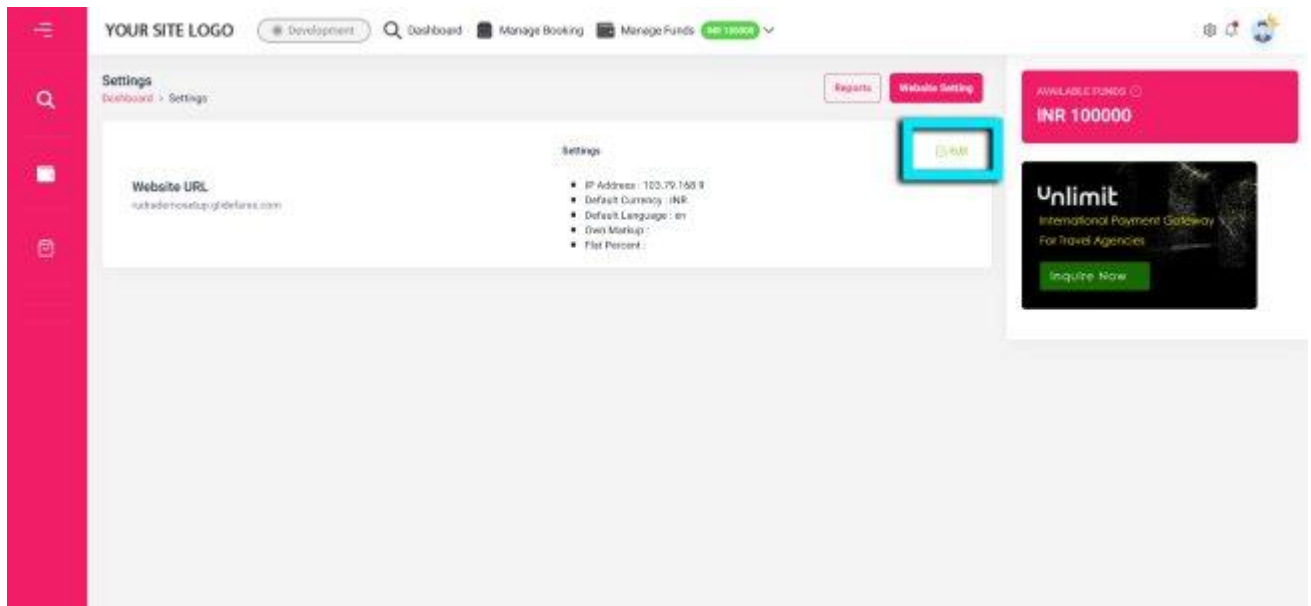

3. Upload your own logo from your desktop

4. Save the settings and your new logo should now reflect in your **website** and **dashboard**.