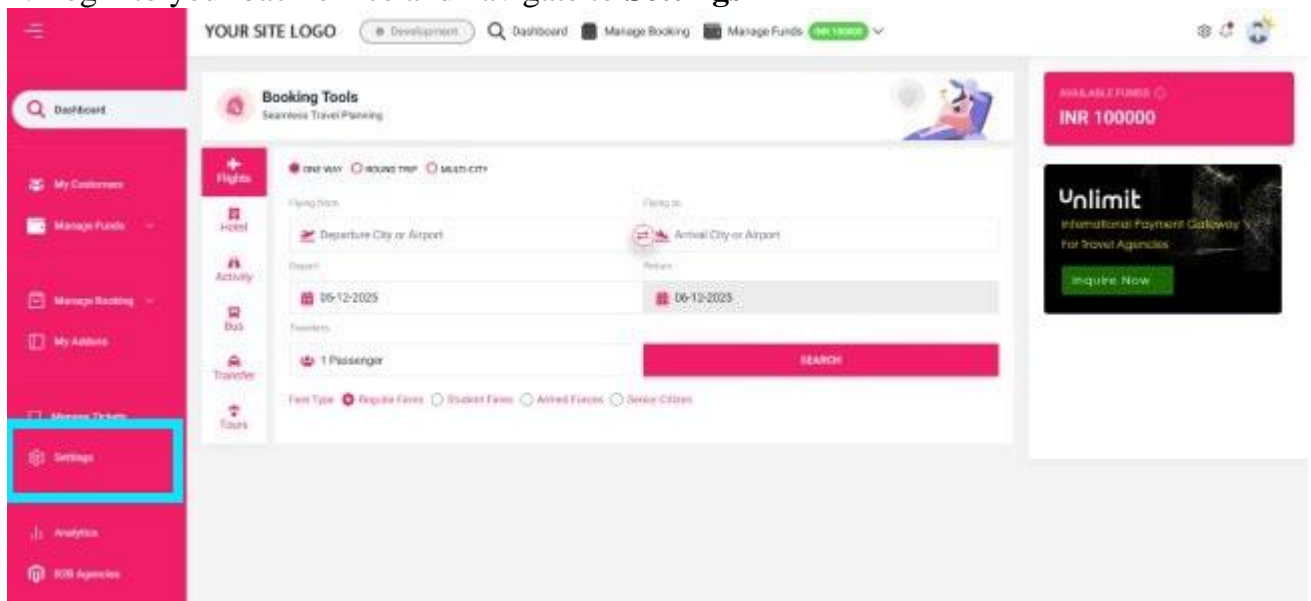

7 How to Use B2C White Label Solutions to Successfully Upload Logos

How to Use B2C White Label Solutions to Successfully Upload Logos

Lourdes Travel technology is a Travel Technology Company that offers access to the inventories offered by Big suppliers with whom we are partnered with lets you connect with your suppliers directly. This keeps you away from all the hassle of paperwork, and maintaining huge deposits with different suppliers.

- In addition to the logo in the header, your logo also appears on email templates and on PDF invoices and other sales documents.

If you do not know the size of the logo or other images used in your portal, open the page in a browser, right-click the image, and inspect the element.

1. Login to your back office and navigate to **Settings**

2. Click the **Edit** button in the right corner